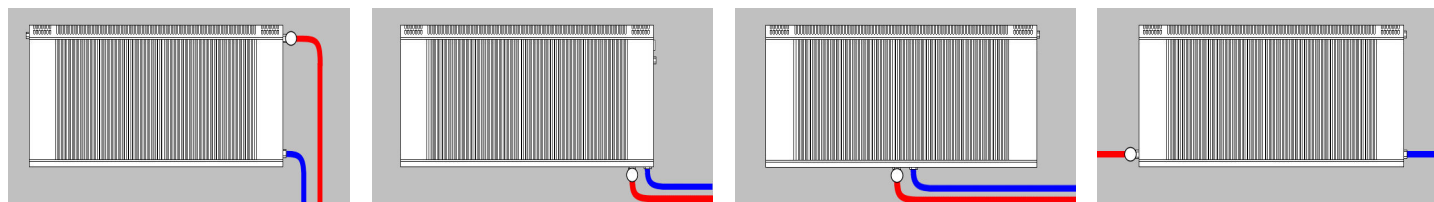

TABLE OF SAMPLE HEATERS

TYPE	RATING WATTS			WATER CAPACITY	WIDTH (mm)	HEIGHT (mm)	DEPTH (mm)	WEIGHT (kg)
	85/75/20	75/65/20	55/45/20					
R6/040 RD6/040	519	431	254	0,45	400	575	90	3,70
R6/060 RD6/060	1000	829	490	0,59	600	575	90	5,20
R6/080 RD6/080	1443	1196	707	0,73	800	575	90	6,70
R6/100 RD6/100	1919	1590	940	0,90	1000	575	90	8,30
R6/120 RD6/120	2448	2029	1199	0,99	1200	575	90	9,80
R6/140 RD6/140	3011	2496	1475	1,19	1400	575	90	10,70
R6/160 RD6/160	3564	2954	1746	1,31	1600	575	90	12,70
R6/180 RD6/180	3986	3304	1952	1,60	1800	575	90	13,20
R6/200 RD6/200	4431	3672	2170	2,03	2000	575	90	14,60